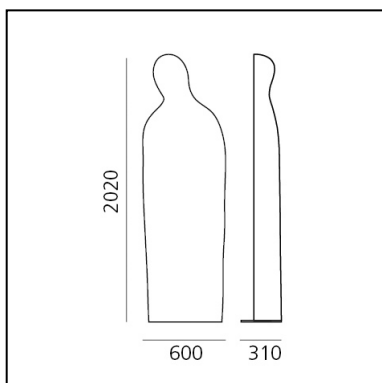

Dulcinea

Mimmo Paladino

IP20 

LUMINAIRE

- Watt: **2x80W + 36W**
- Efficiency: **65%**

PRODUCT CODE: DMP9910A10

FEATURES

- Article Code: **DMP9910A10**
- Colour: **White**
- Installation: **Floor**
- Material: **ABS, aluminium**
- Series: **Design Collection**
- Environment: **Indoor**
- design by: **Mimmo Paladino**

DIMENSIONS

- Width: **cm 60**
- Height: **cm 202**
- Depth: **cm 31**

NOT INCLUDED SOURCES

- Category: **FLUO**
- Number: **2**
- Watt: **80W**
- Socket: **G5**
- Class: **A**
- Category: **FLUO**
- Number: **1**
- Watt: **36W**
- Socket: **2G10**
- Class: **A**